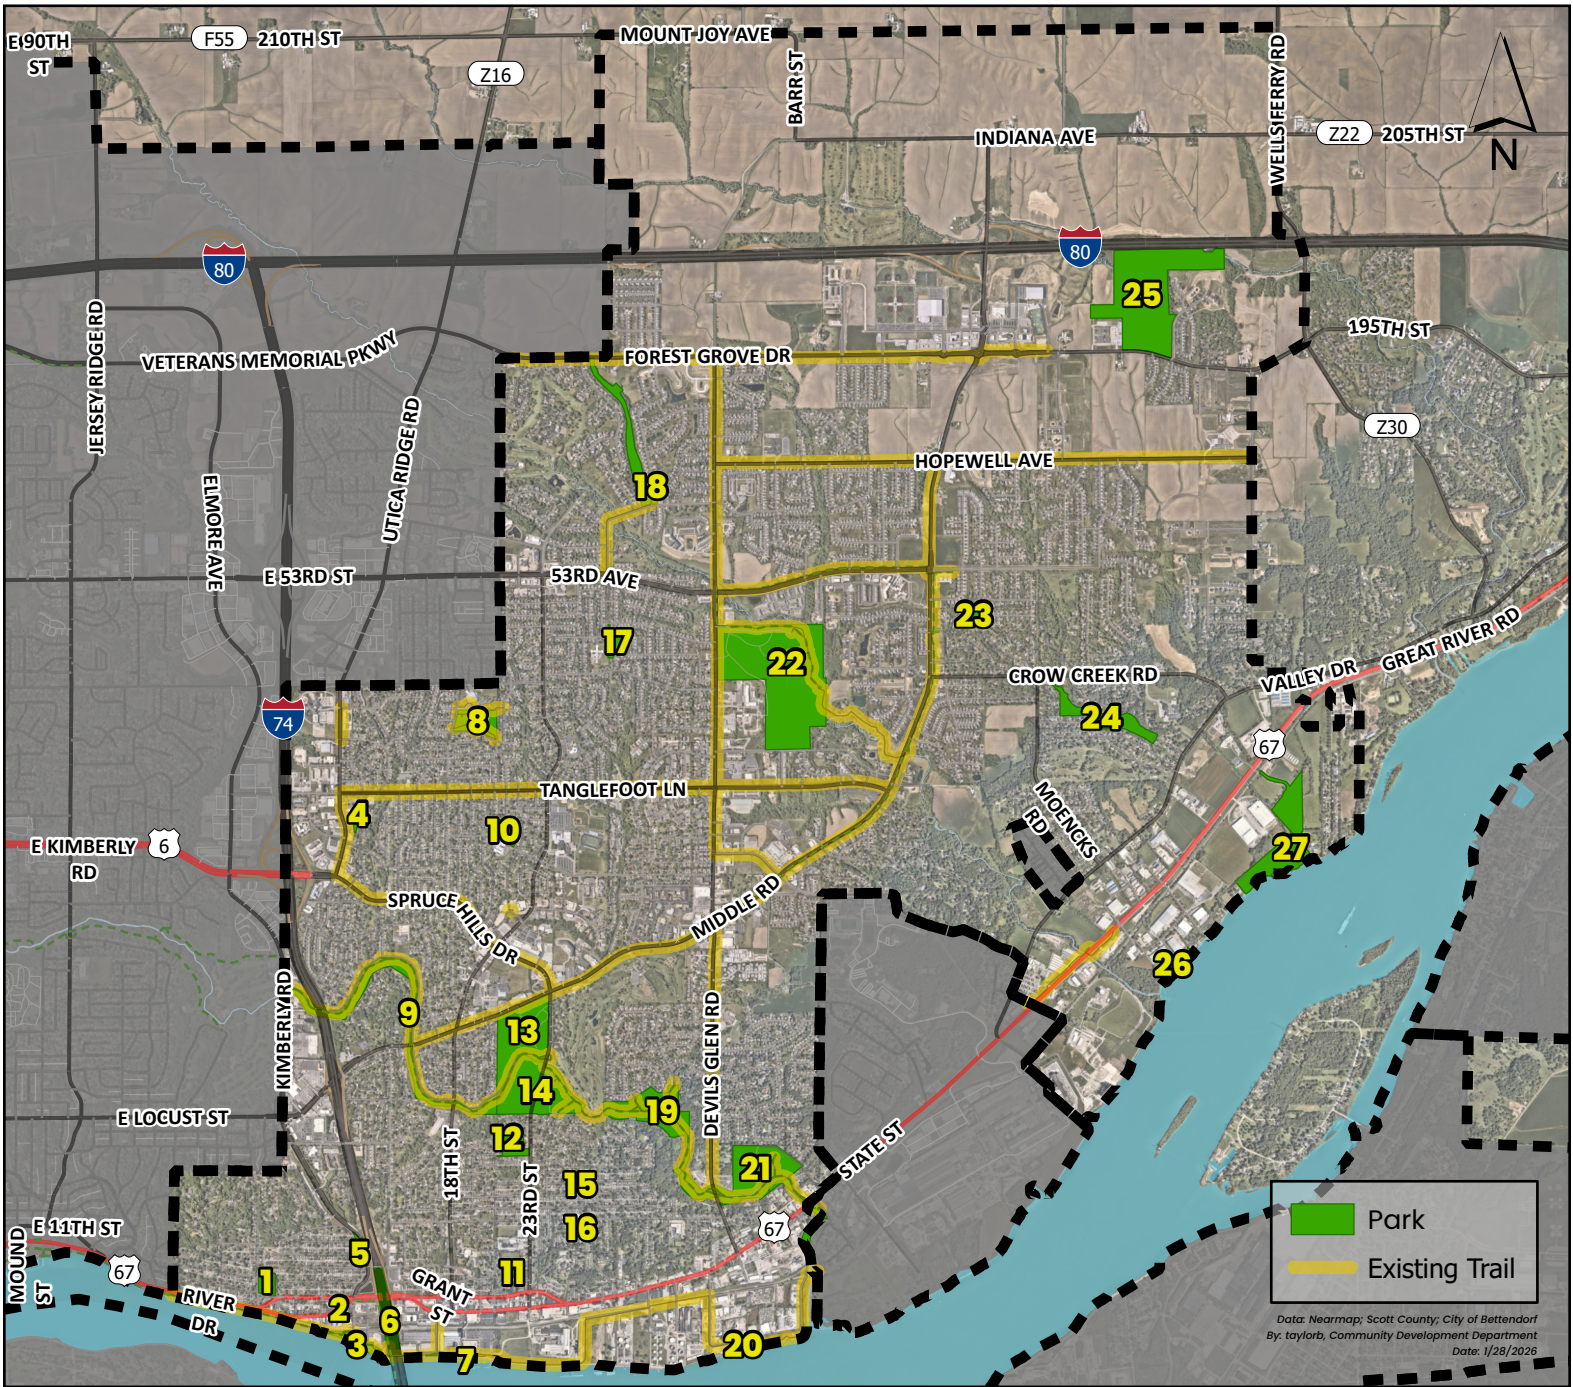

Bettendorf Parks & Trails Map

Park
 Existing Trail

Data: Nearmap; Scott County; City of Bettendorf
 By: taylorb, Community Development Department
 Date: 1/28/2026

Be the Light Park	2
Crow Creek Park	22
Devils Glen Park	21
Duck Creek Parkway	9
Eagle's Landing Park	26
Ed Scheck Park	17
Edgewood Park	12
Field Sike Park	18
Forest Grove Park	25

Friendship Park	23
Hollowview Park	19
Hoover Park	10
Jetty Park	7
Kiwanis Park	8
Leach Park	3
Lincoln Park	16
McLamarrah Park	24
McManus Park	5

Meier Park	1
Middle Park	13
Optimist Park	4
Pat and Jack Bush Overlook	20
Pigeon Creek Park	27
Sunny Crest Park	11
Urban Park	6
Veterans Memorial Park	14
Wessel Park	15